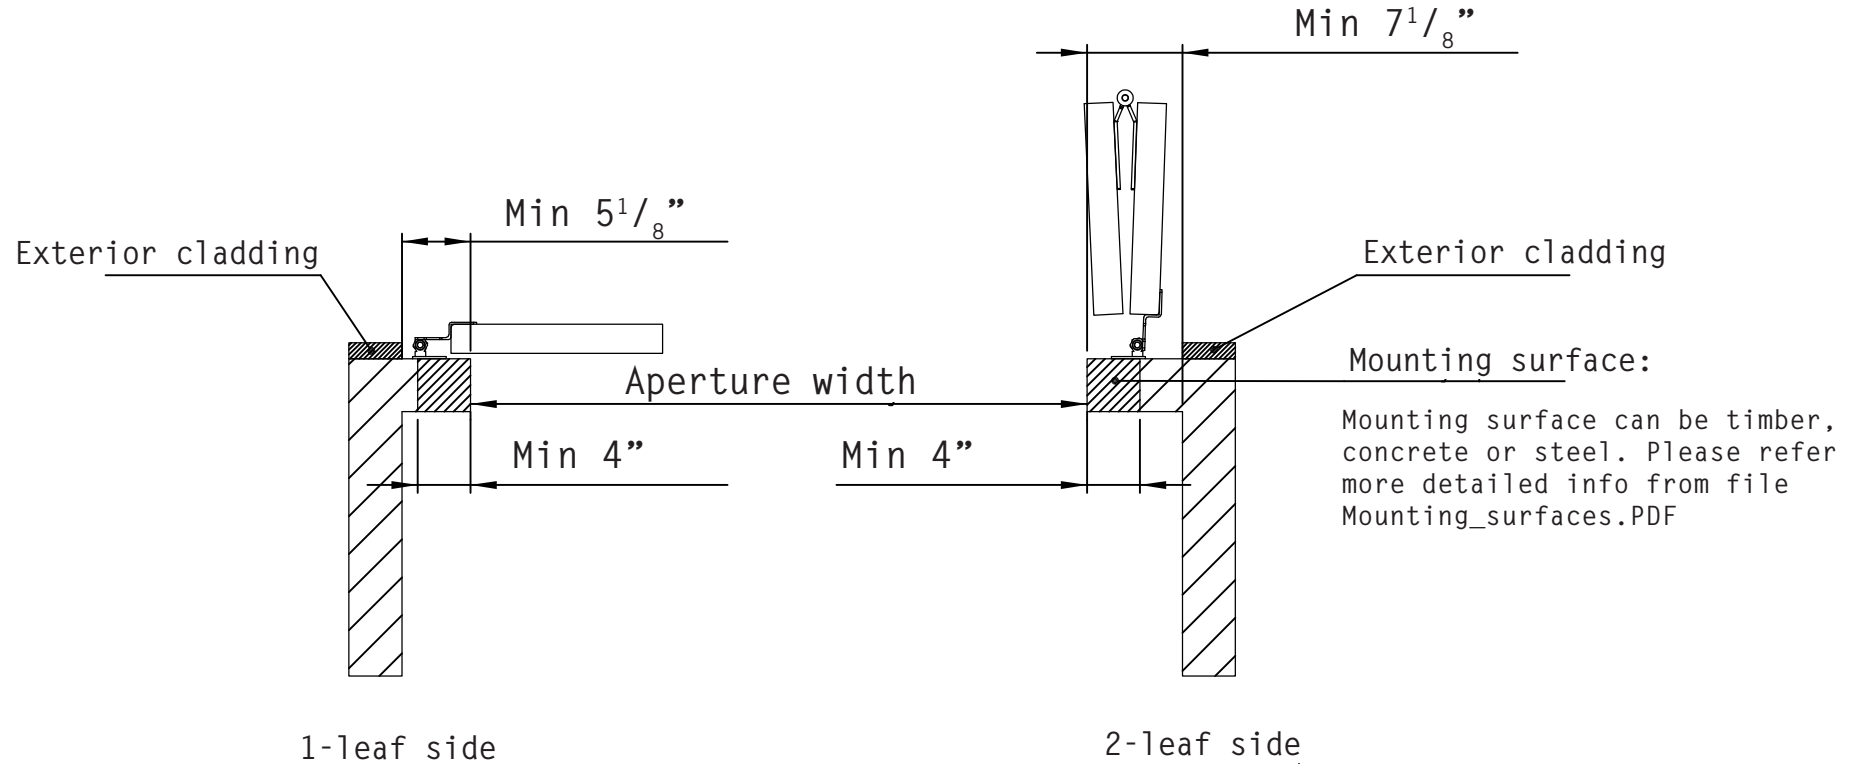

3-LEAF FOLDING DOOR OUTWARD OPENING

Structural drawing	Date 2/2017
FIN DOOR OY	Lieksentie 11
	91100 Ii
	Ph. +358 400 384 939
	findoor@findoor.fi
	www.findoor.fi