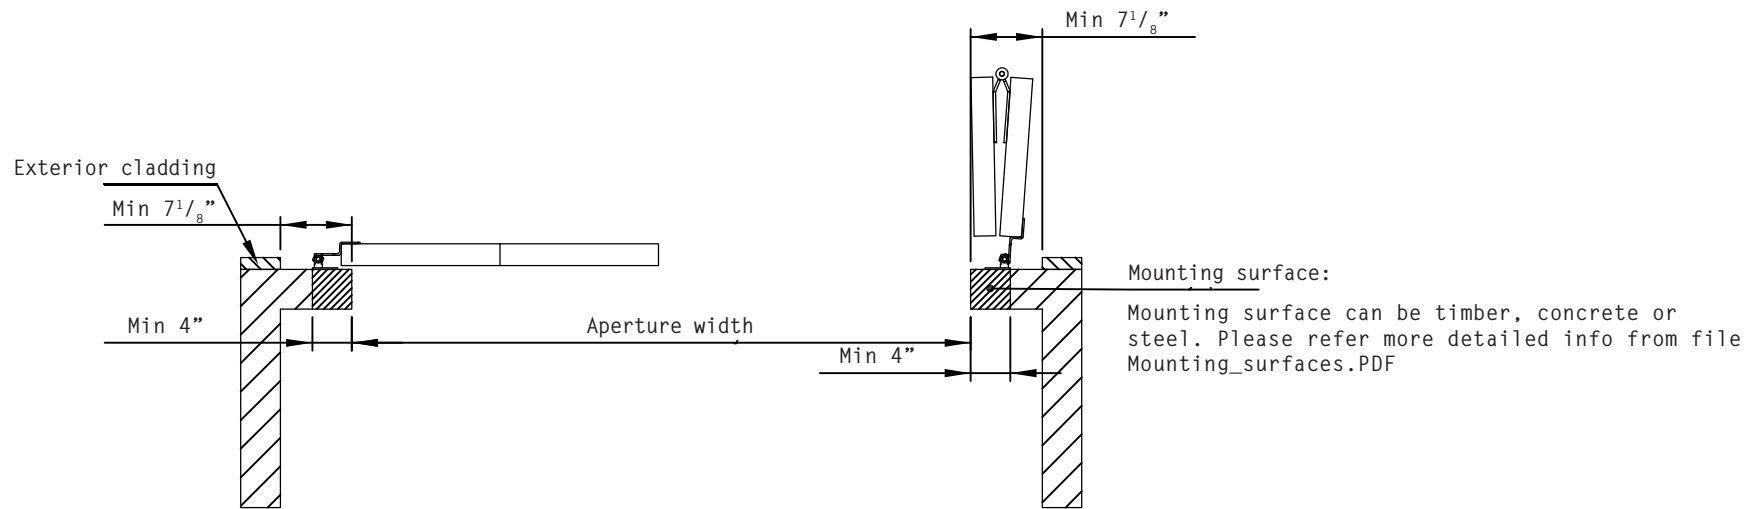

# 4-LEAF FOLDING DOOR OUTWARD OPENING

Structural drawing	Date 2/2017
<b>FIN DOOR OY</b>	Lieksentie 11 91100 Ii Ph. +358 400 384 939 findoor@findoor.fi www.findoor.fi