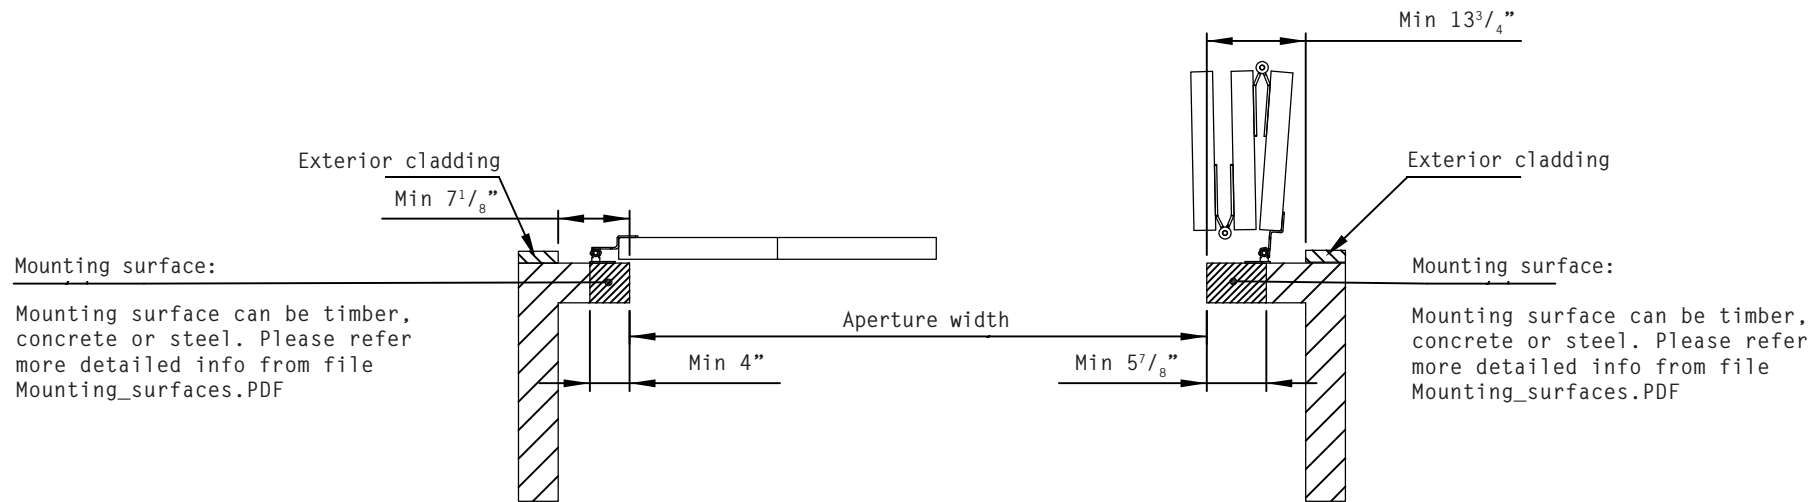

5-LEAF FOLDING DOOR OUTWARD OPENING

Structural drawing	Date 2/2017
FIN DOOR OY	Lieksentie 11 91100 Ii Ph. +358 400 384 939 findoor@findoor.fi www.findoor.fi