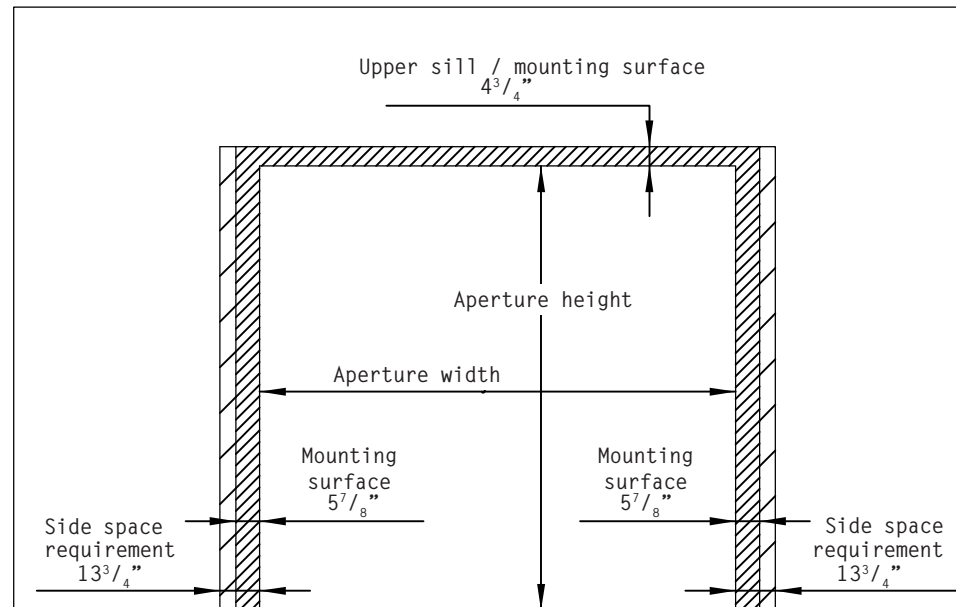

# APERTURE FOR 6-LEAF FOLDING DOOR GUIDE RAIL

Structural drawing

Date 2/2017

**FIN DOOR OY**

Lieksentie 11  
91100 Ii  
Ph. +358 400 384 939  
findoor@findoor.fi  
www.findoor.fi