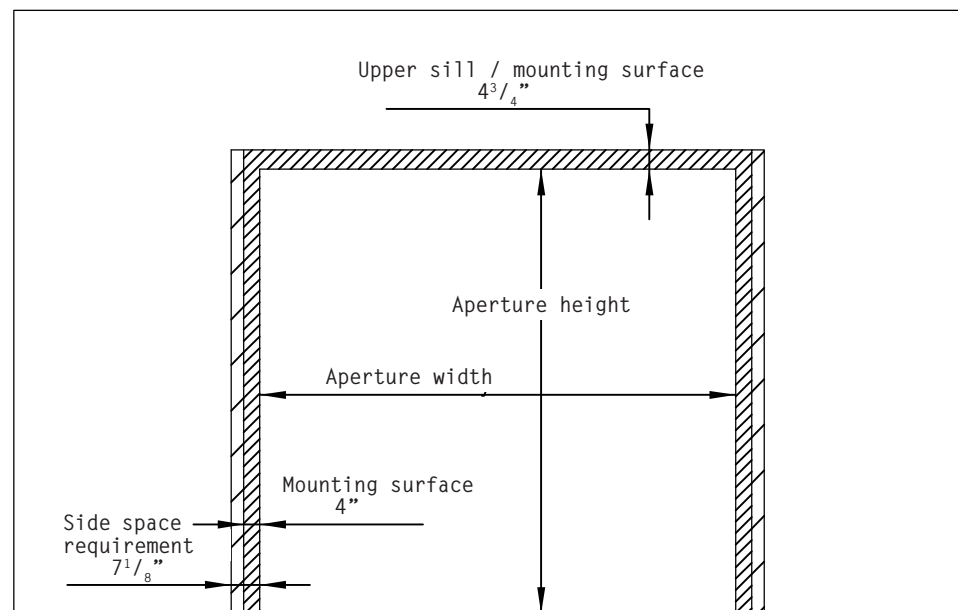

APERTURE FOR 4-LEAF FOLDING DOOR GUIDE RAIL

Structural drawing

Date 2/2017

FIN DOOR OY

Lieksentie 11
91100 Ii
Ph. +358 400 384 939
findoor@findoor.fi
www.findoor.fi