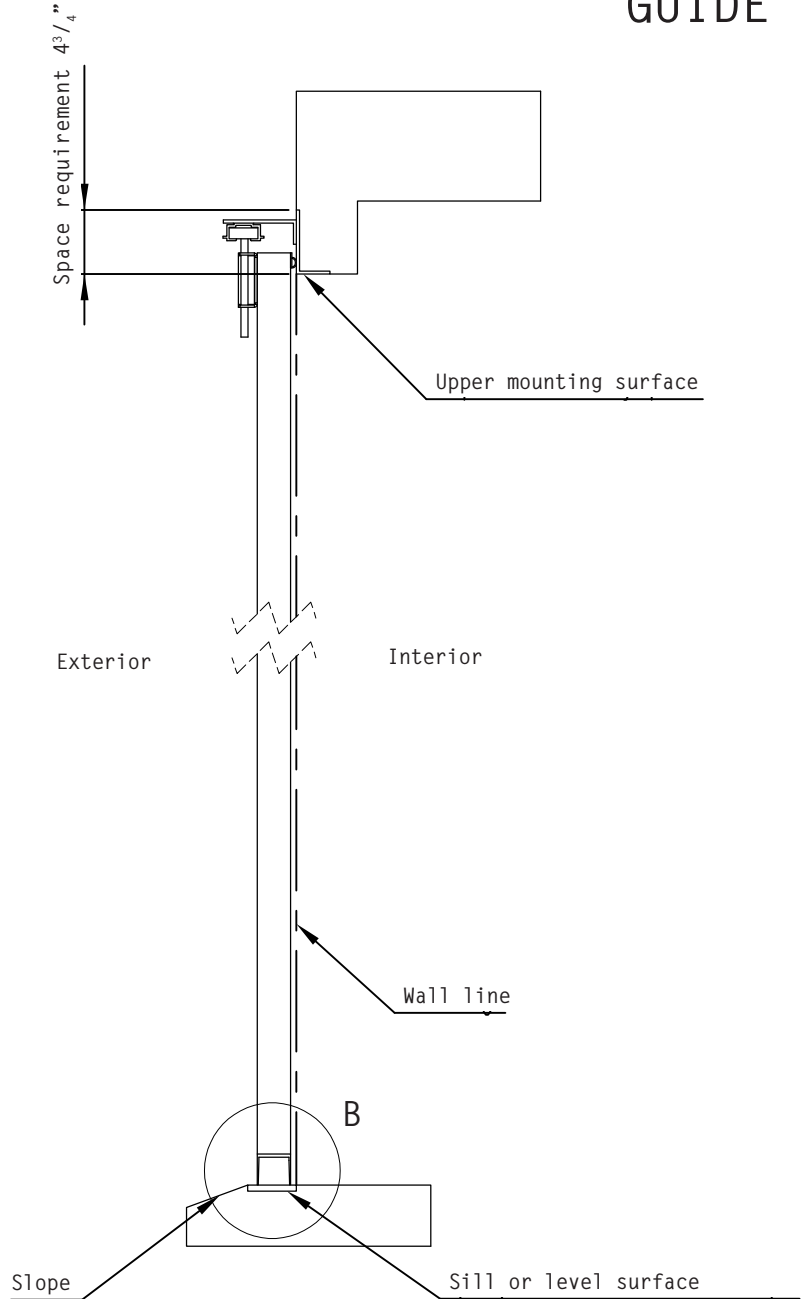

FOLDING DOOR APERTURE, OUTWARD OPENING GUIDE RAIL

DETAIL B

Structural drawing	Date 2/2017
FIN DOOR OY	Lieksentie 11 91100 Ii Ph. +358 400 384 939 findoor@findoor.fi www.findoor.fi